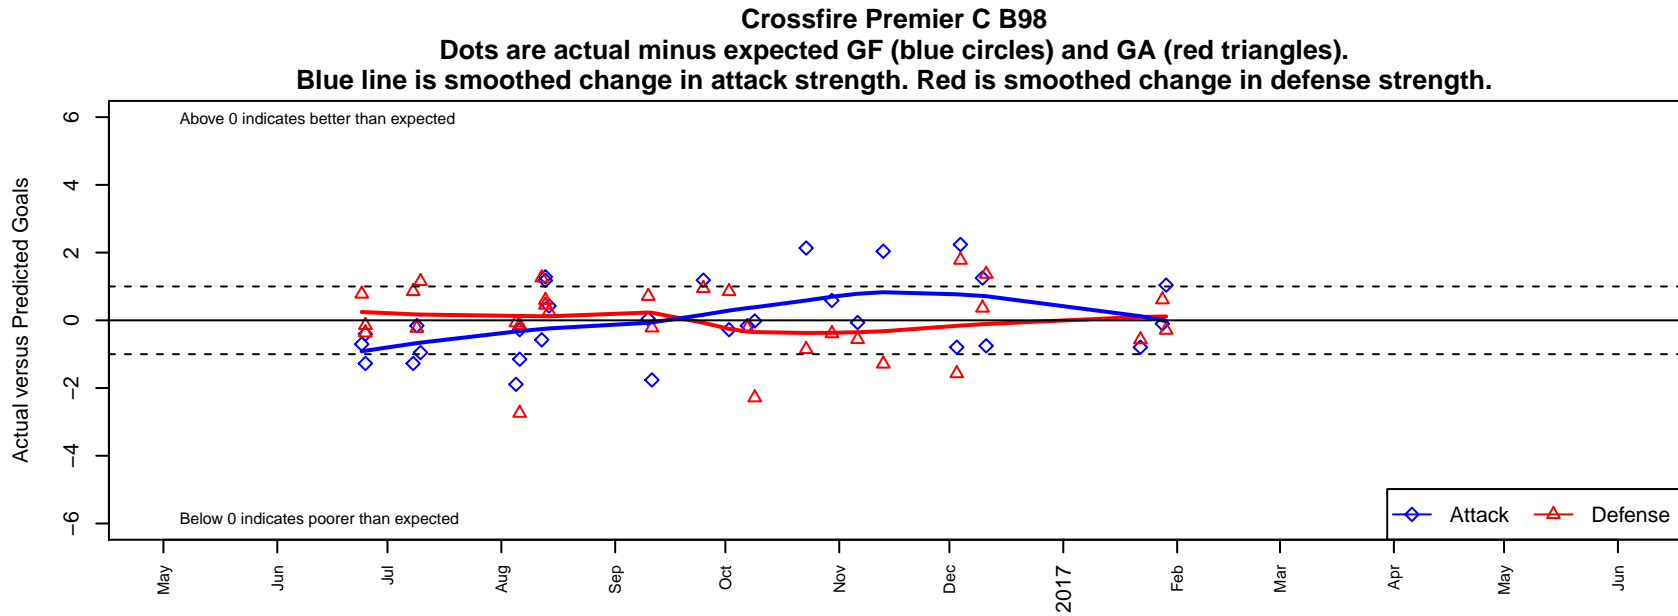

Crossfire Premier C B98

Crossfire Premier SC
 Redmond, WA
 B98 total strength=1532
 attack=15.37 defense=10.38
 fall league = RCL B98 Div 3

alt names used:
 CROSSFIRE PREMIER B98 C (WA)
 Crossfire Premier B98/99C
 Crossfire Premier B98/99 C
 CROSSFIRE PREMIER B98 C (WA)
 CROSSFIRE B98C (WA)
 Crossfire Premier B98/99 C

**attack and defense variance (black dot)
relative to other teams
and top 10 in region**

**attack and defense rating
relative to others at age
and all opponents in last 13 months**

Performance relative to 13 month average