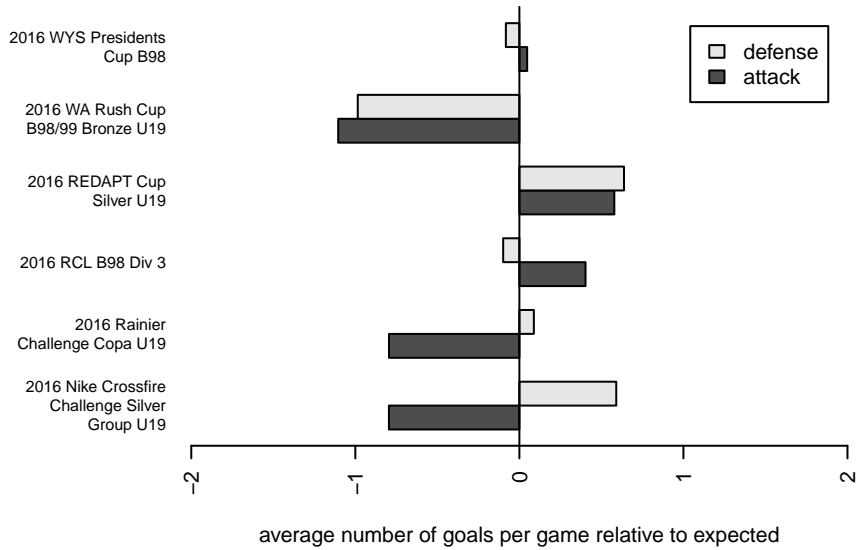

Crossfire Premier C B98

Crossfire Premier SC
 Redmond, WA
 B98 total strength=1532
 attack=15.37 defense=10.38
 fall league = RCL B98 Div 3

alt names used:
 CROSSFIRE PREMIER B98 C (WA)
 Crossfire Premier B98/99C
 Crossfire Premier B98/99 C
 CROSSFIRE PREMIER B98 C (WA)
 CROSSFIRE B98C (WA)
 Crossfire Premier B98/99 C

Venues played:
 2016 Rainier Challenge Copa U19
 2016 Nike Crossfire Challenge Silver Group U1
 2016 WA Rush Cup B98/99 Bronze U19
 2016 REDAPT Cup Silver U19
 2016 RCL B98 Div 3
 2016 WYS Presidents Cup B98

**attack and defense variance (black dot)
relative to other teams
and top 10 in region**

**attack and defense rating
relative to others at age
and all opponents in last 13 months**

Performance relative to 13 month average