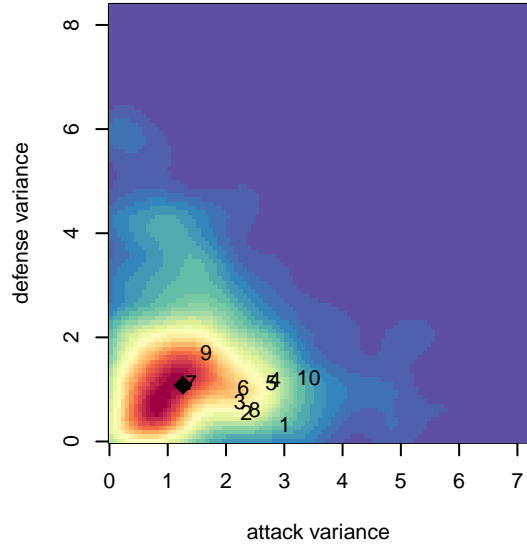

Crossfire Premier C B98

Crossfire Premier SC
 Redmond, WA
 B98 total strength=1532
 attack=15.37 defense=10.38
 fall league = RCL B98 Div 3

alt names used:
 CROSSFIRE PREMIER B98 C (WA)
 Crossfire Premier B98/99C
 Crossfire Premier B98/99 C
 CROSSFIRE PREMIER B98 C (WA)
 CROSSFIRE B98C (WA)
 Crossfire Premier B98/99 C

**attack and defense variance (black dot)
relative to other teams
and top 10 in region**

**attack and defense rating
relative to others at age
and all opponents in last 13 months**

Performance relative to 13 month average