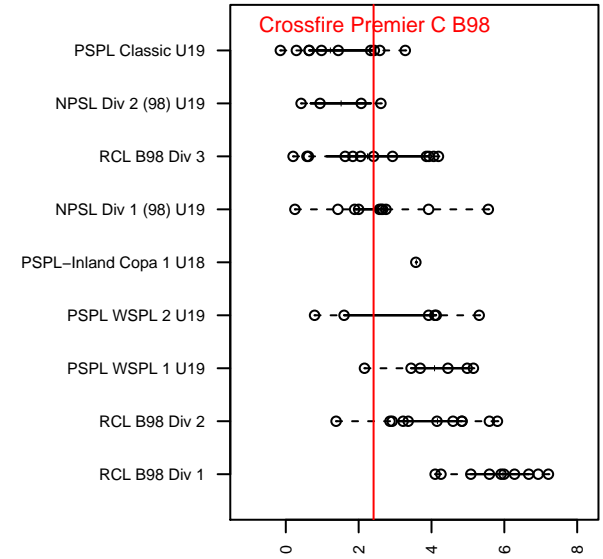

Crossfire Premier C B98

Crossfire Premier SC
 Redmond, WA
 B98 total strength=1532
 attack=15.37 defense=10.38
 fall league = RCL B98 Div 3

alt names used:
 CROSSFIRE PREMIER B98 C (WA)
 Crossfire Premier B98/99C
 Crossfire Premier B98/99 C
 CROSSFIRE PREMIER B98 C (WA)
 CROSSFIRE B98C (WA)
 Crossfire Premier B98/99 C

**attack and defense variance (black dot)
relative to other teams
and top 10 in region**

**attack and defense rating
relative to others at age
and all opponents in last 13 months**

Performance relative to 13 month average