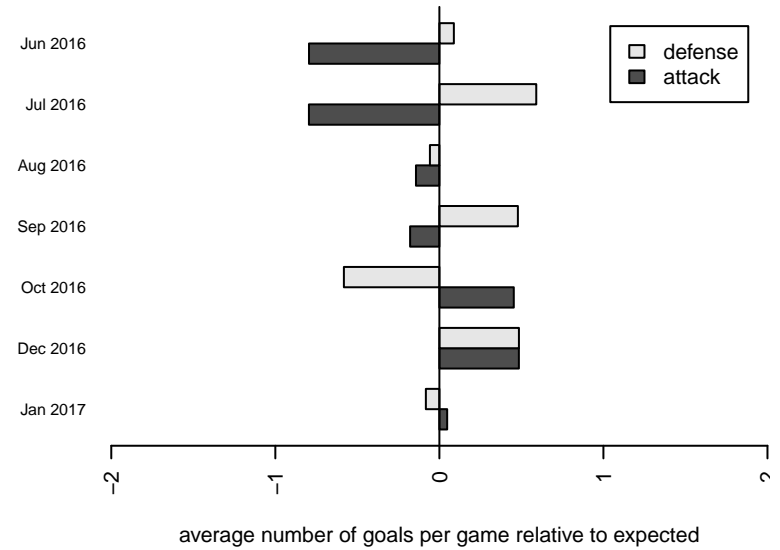

Performance relative to 13 month average