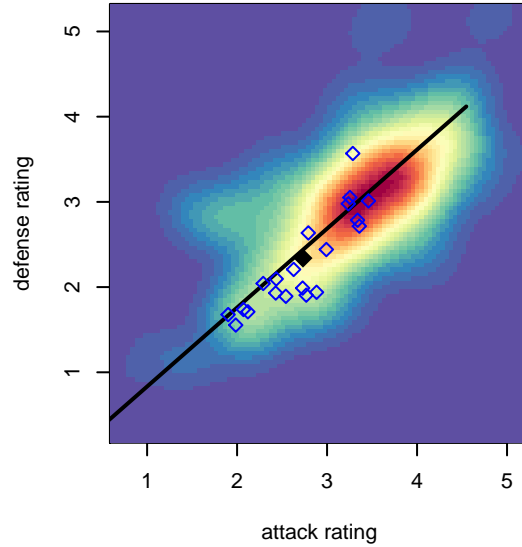

Crossfire Premier C B98

Crossfire Premier SC
 Redmond, WA
 B98 total strength=1532
 attack=15.37 defense=10.38
 fall league = RCL B98 Div 3

alt names used:
 CROSSFIRE PREMIER B98 C (WA)
 Crossfire Premier B98/99C
 Crossfire Premier B98/99 C
 CROSSFIRE PREMIER B98 C (WA)
 CROSSFIRE B98C (WA)
 Crossfire Premier B98/99 C

**attack and defense variance (black dot)
relative to other teams
and top 10 in region**

**attack and defense rating
relative to others at age
and all opponents in last 13 months**

Performance relative to 13 month average